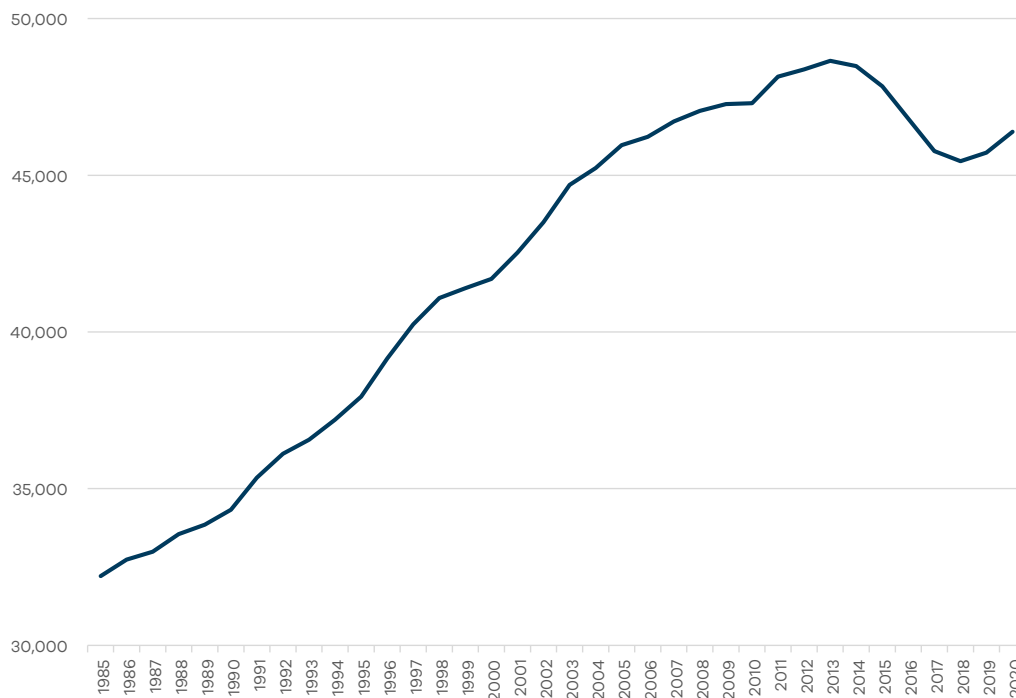

Total students enrolled in Catholic Schools in South Australia

	2010	2011	2012	2013	2014	2015	2016	2017	2018	2019	2020	2021
Total Students	47,300	48,147	48,375	48,651	48,482	47,836	46,806	45,769	45,446	45,702	46,385	48,265