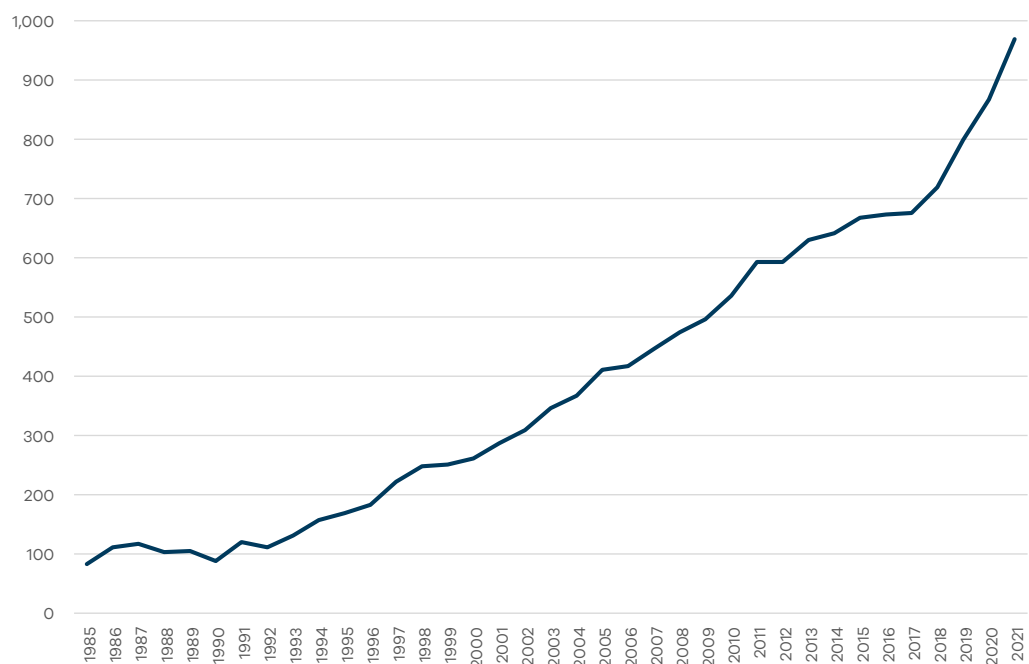

Indigenous student enrolments in Catholic Schools in South Australia

	2010	2011	2012	2013	2014	2015	2016	2017	2018	2019	2020	2021
Total Indigenous Students	536	593	593	630	641	667	673	676	719	799	867	969