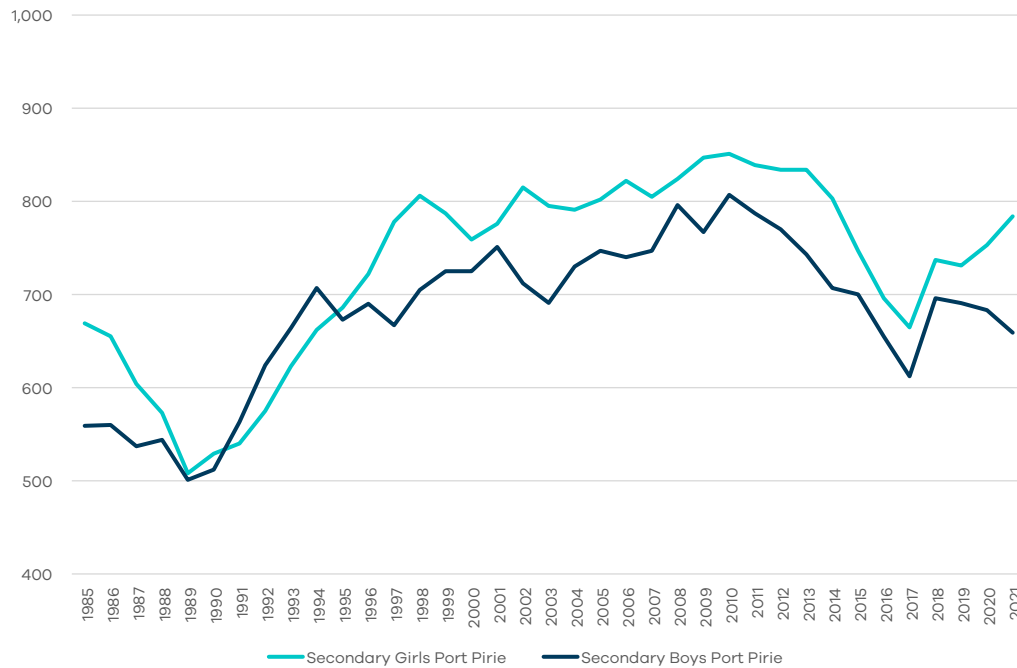

Male and Female Secondary Enrolments in Catholic Schools Diocese of Port Pirie

	2010	2011	2012	2013	2014	2015	2016	2017	2018	2019	2020	2021
Girls	851	839	834	834	803	747	696	665	737	731	753	784
Boys	807	787	770	743	707	700	655	612	696	691	683	659