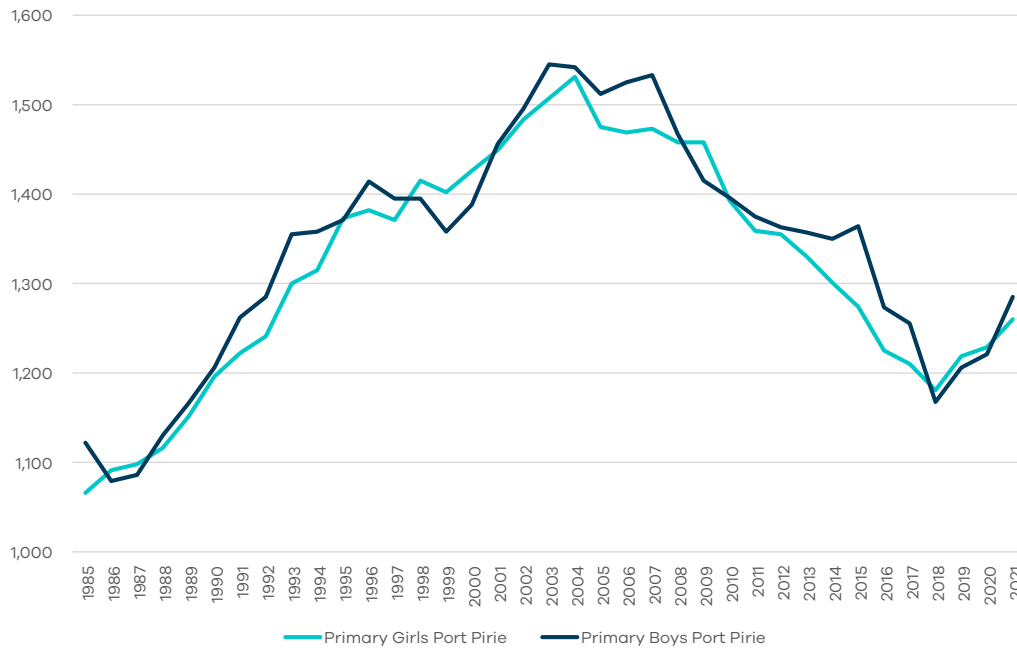

Male and Female Primary Enrolments in Catholic Schools Diocese of Port Pirie

	2010	2011	2012	2013	2014	2015	2016	2017	2018	2019	2020	2021
Girls	1,393	1,359	1,355	1,330	1,301	1,274	1,225	1,210	1,181	1,219	1,229	1,260
Boys	1,396	1,375	1,363	1,357	1,350	1,364	1,273	1,255	1,167	1,206	1,221	1,285