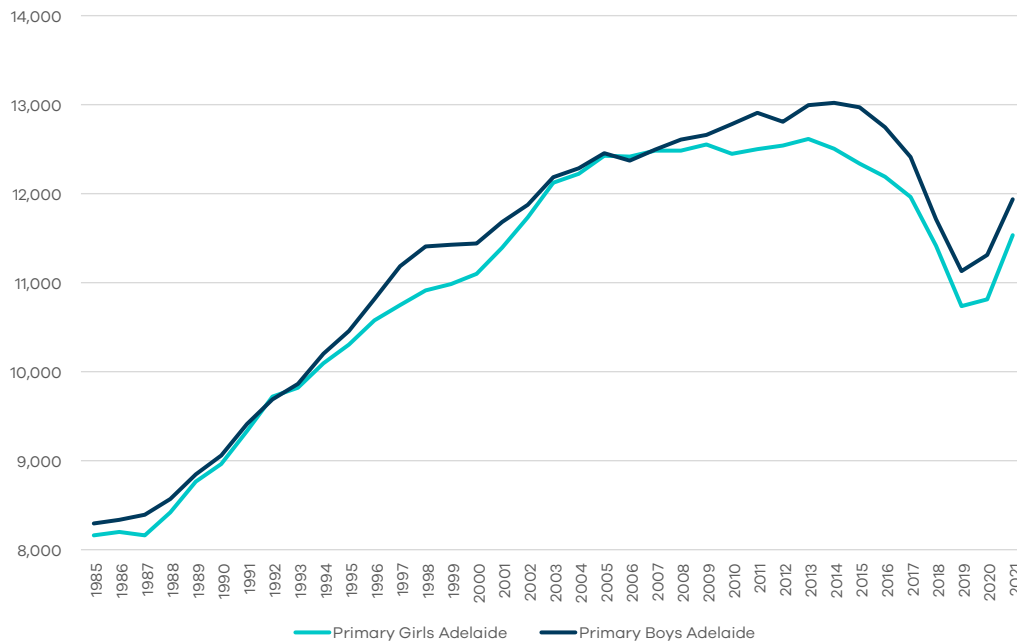

Male and Female Primary Enrolments in Catholic Schools Archdioceses of Adelaide

	2010	2011	2012	2013	2014	2015	2016	2017	2018	2019	2020	2021
Girls	12,448	12,500	12,540	12,615	12,505	12,337	12,190	11,963	11,415	10,737	10,812	11,533
Boys	12,781	12,908	12,807	12,994	13,020	12,970	12,745	12,411	11,712	11,129	11,311	11,937