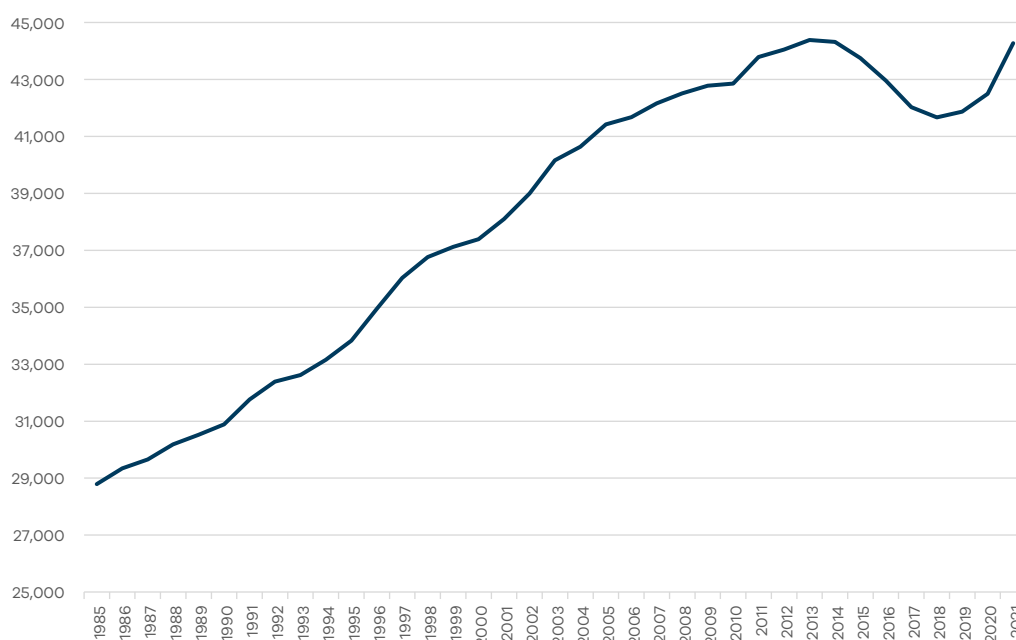

Total students enrolled in Catholic Schools - Archdiocese of Adelaide

	2010	2011	2012	2013	2014	2015	2016	2017	2018	2019	2020	2021
Total Students	42,854	43,787	44,054	44,387	44,321	43,751	42,957	42,027	41,665	41,874	42,500	44,277