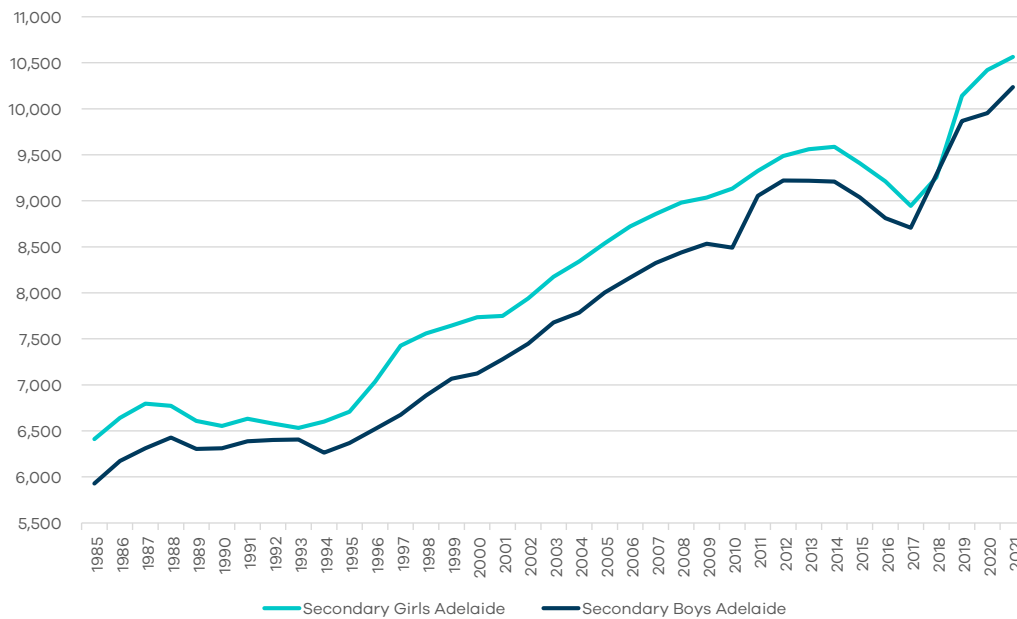

Male and Female Secondary Enrolments in Catholic Schools Archdioceses of Adelaide

	2010	2011	2012	2013	2014	2015	2016	2017	2018	2019	2020	2021
Girls	9,134	9,325	9,486	9,560	9,587	9,408	9,211	8,946	9,254	10,141	10,421	10,565
Boys	8,491	9,054	9,220	9,218	9,208	9,037	8,811	8,706	9,285	9,866	9,954	10,236