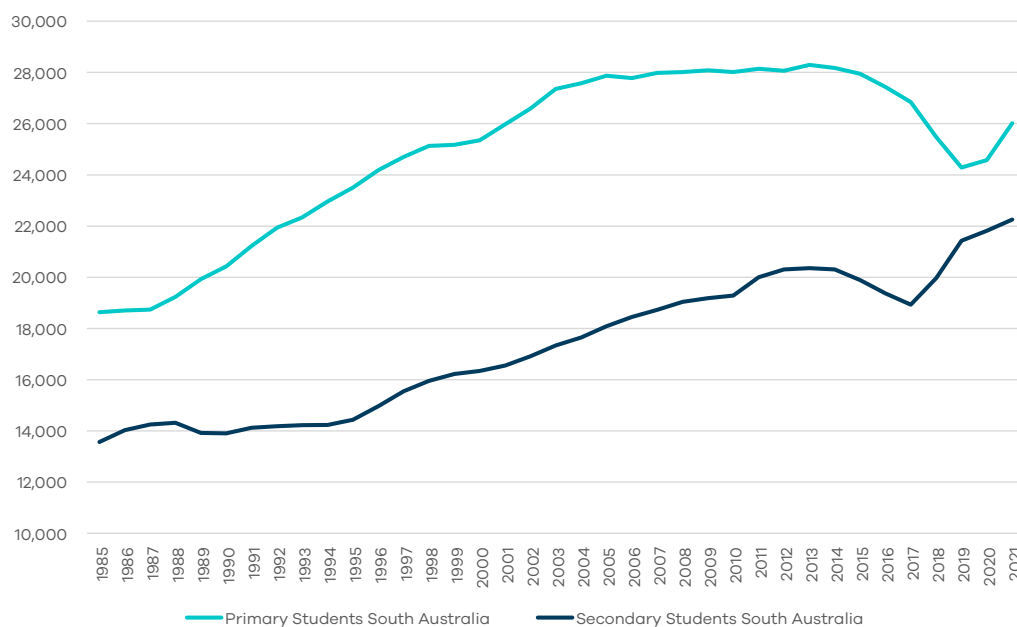

Primary and Secondary Enrolments in Catholic Schools in South Australia

	2010	2011	2012	2013	2014	2015	2016	2017	2018	2019	2020	2021
Primary	28,018	28,142	28,065	28,296	28,177	27,944	27,433	26,840	25,475	24,240	24,572	26,014
Secondary	19,283	20,005	20,310	20,355	20,306	19,891	19,373	18,929	19,972	21,430	21,814	22,251