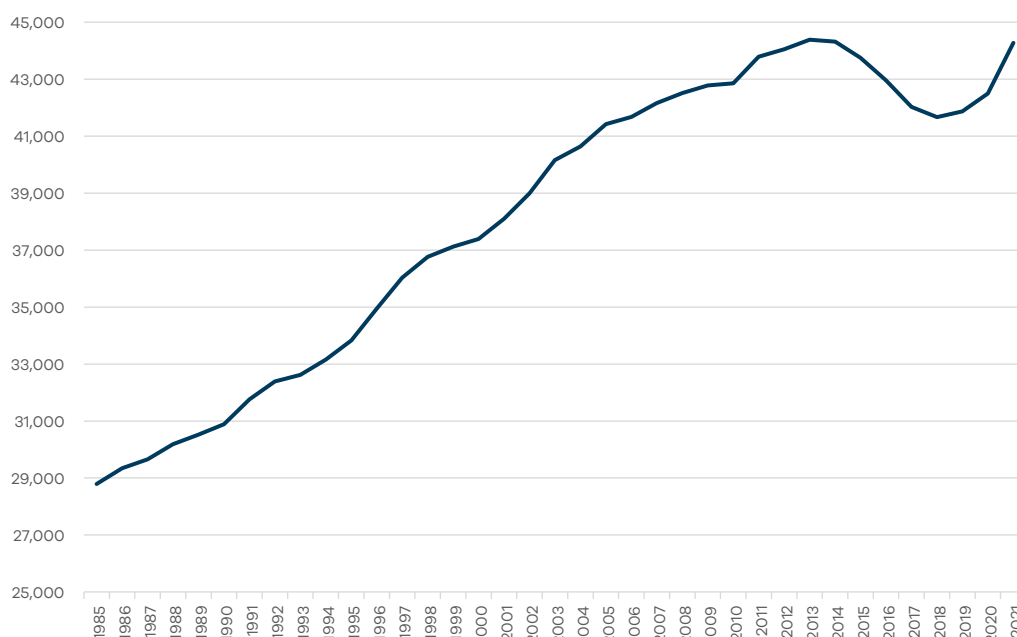

Total students enrolled in Catholic Schools - Diocese of Port Pirie

	2010	2011	2012	2013	2014	2015	2016	2017	2018	2019	2020	2021
Total Students	4,447	4,359	4,321	4,264	4,161	4,085	3,849	3,742	3,781	3,847	3,886	3,988