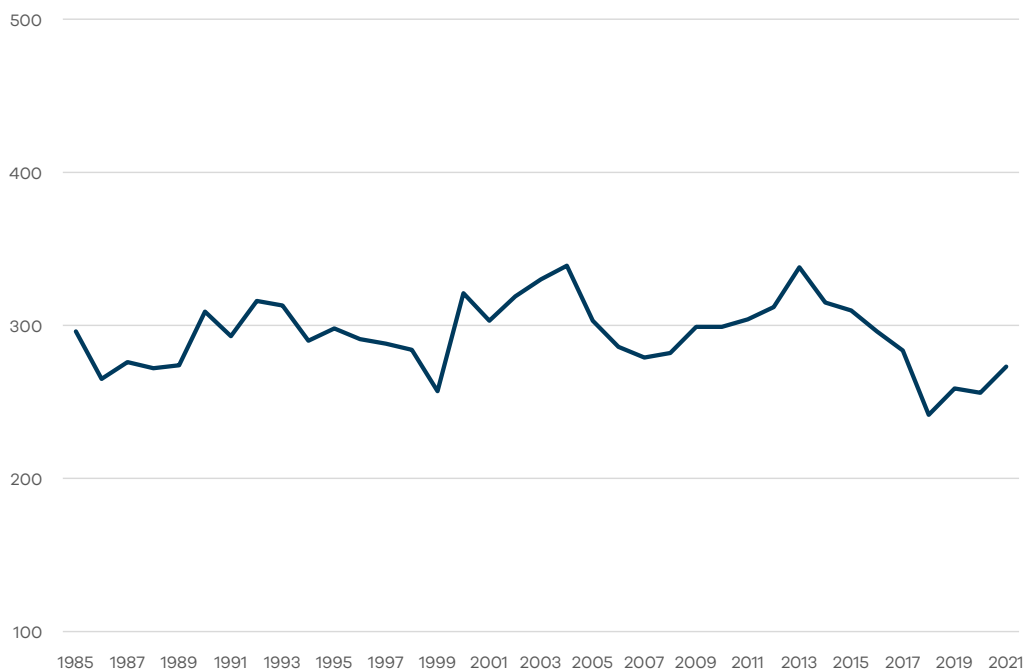

Boarding student enrolments in Catholic Schools in South Australia

	2010	2011	2012	2013	2014	2015	2016	2017	2018	2019	2020	2021
Total Boarders	299	304	312	338	315	310	296	284	242	259	256	273